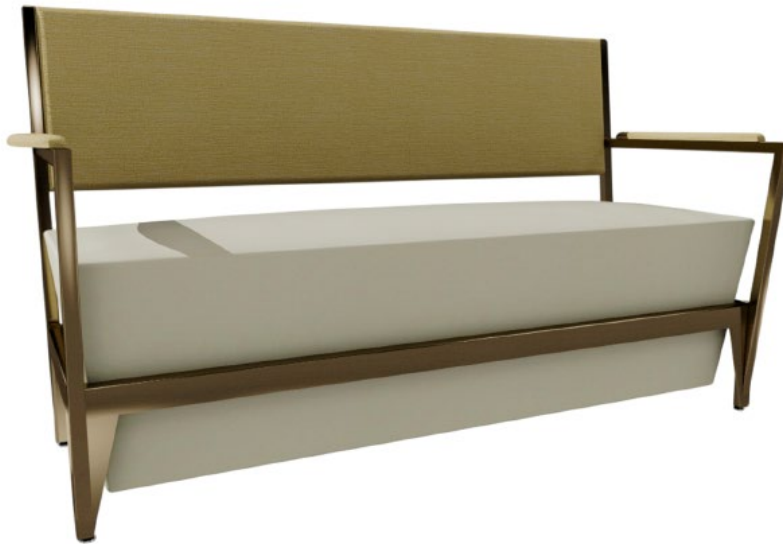

FACILITY CONCEPTS
WED64 WEDGE SERIES
UPHOLSTERED LOVESEAT

SPECIFICATION SHEET

DESCRIPTION

Part of FCI's Wedge series, the WED64 loveseat features a modern design with comfortable foam seating, a durable upholstered finish and sturdy metal legs.

DIMENSIONS

Width: 64"
Depth: 28"
Height: 36"
Seat Height: 18"

FINISH OPTIONS

Please see facility-concepts.com for standard and available finish options.

WARRANTY INFORMATION

1 year warranty. FCI warrants this product to be free from defective material and workmanship for 1 year from the original ship date to original purchaser. This warranty does not apply to normal wear, or if product is damaged by misuse, neglect, accident, vandalism or modifications/repair by persons not authorized by FCI. This warranty supersedes any and all other warranties either expressed or implied.