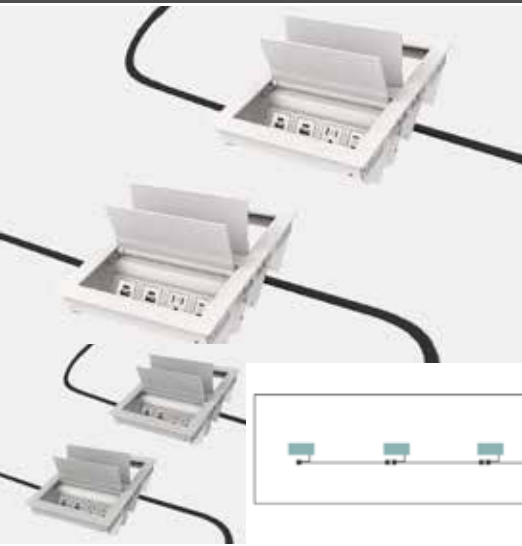

Standard Power Solutions

MODEL	COLORS/MATERIALS	MOUNT STYLE	POWER COMPONENTS
21935-48	Matte White Metal	In Surface Includes & Connects 3 Power Units	(2x) Power South 110V (2x) Power East 110v (4x) USB A+C
21935-49	Matte Fog Metal